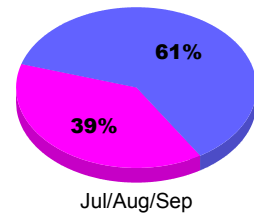

Gender Comparison 2010-2011