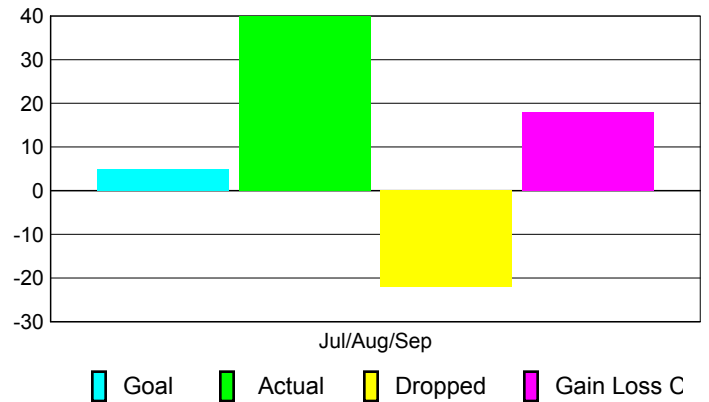

### YTD Status Quo Clubs 2010-2011

Status Quo Clubs Compared to Status Quo Members

## MEMBERSHIP

Membership Results  
2010-2011

Membership  
2009-2010

Month	Net Memb Goal	Actual New Memb	Actual Dropped Memb	Gain/Loss of Memb	Gain/Loss of Memb
Jul/Aug/Sep	5	40	-22	18	-12
<b>Totals</b>	<b>5</b>	<b>40</b>	<b>-22</b>	<b>18</b>	<b>-12</b>

### Membership Results 2010-2011

Goal, New, Dropped, Gain/Loss

### Comparison of Membership Gain/Loss

Current Year Compared to the Previous Year